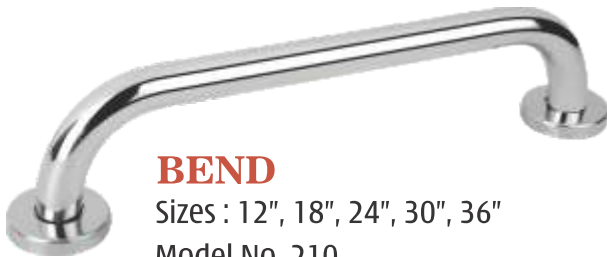

Sizes : 18", 24", 30", 36"  
Model No. 206

**DIX BEND**

Sizes : 18", 24", 30", 36"  
Model No. 208

**GRAIB BAR HANDLE**

Sizes : 8", 10", 12"  
Model No. 209

**BEND**

Sizes : 12", 18", 24", 30", 36"  
Model No. 210

**TOILET HANDLE**

Sizes : 8", 10", 12"  
Model No. 211

PRODUCTS

**DOUBLE SOAP DISH (SQUARE - DELUXE)**

Model No. 212

**SINGLE SOAP DISH (SQUARE)**

Model No. 213

**DOUBLE SOAP DISH (OVAL)**