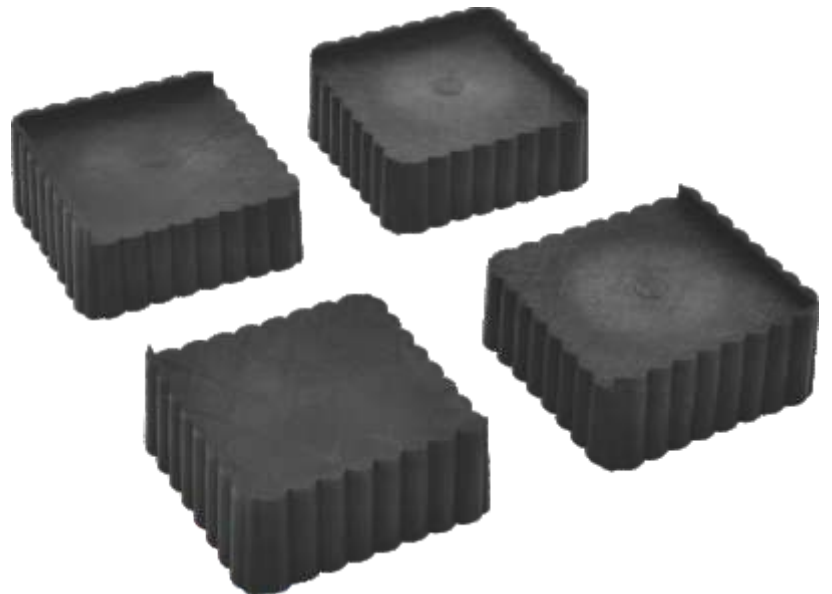

MULTI STAND WITHOUT BOX

Model No. 165