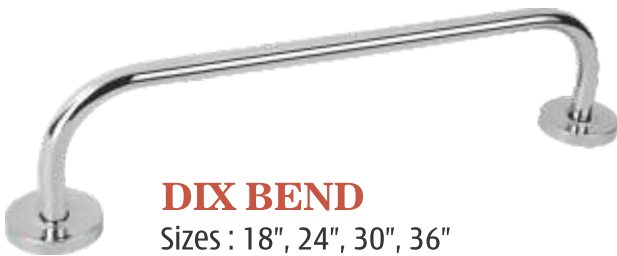

### DISPLAY HOOK

Sizes : 8", 10", 12"

Model No. 203

### KHOONT

Sizes : 4", 6", 8", 10"

Model No. 204

**CONCIL TOWEL ROD**

Sizes : 12", 18", 24", 30", 36"  
Model No. 205

**STRAIGHT SMALL TOWEL ROD**

Sizes : 12", 18", 24", 30", 36"  
Model No. 207

**STRAIGHT BIG TOWEL ROD**

Sizes : 18", 24", 30", 36"  
Model No. 206

**DIX BEND**

Sizes : 18", 24", 30", 36"  
Model No. 208

**GRAIB BAR HANDLE**

Sizes : 8", 10", 12"  
Model No. 209

**BEND**

Sizes : 12", 18", 24", 30", 36"  
Model No. 210