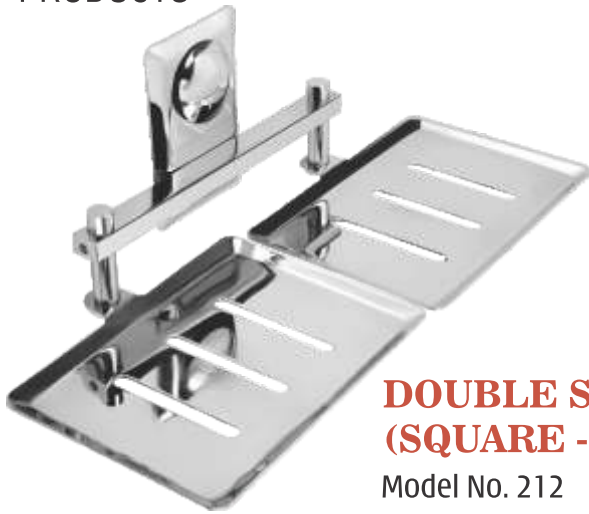

Sizes : 18", 24", 30", 36"  
Model No. 206

**DIX BEND**

Sizes : 18", 24", 30", 36"  
Model No. 208

**GRAIB BAR HANDLE**

Sizes : 8", 10", 12"  
Model No. 209

**BEND**

Sizes : 12", 18", 24", 30", 36"  
Model No. 210

**TOILET HANDLE**

Sizes : 8", 10", 12"  
Model No. 211

PRODUCTS

**DOUBLE SOAP DISH (SQUARE - DELUXE)**

Model No. 212

**SINGLE SOAP DISH (SQUARE)**

Model No. 213

**DOUBLE SOAP DISH (OVAL)**